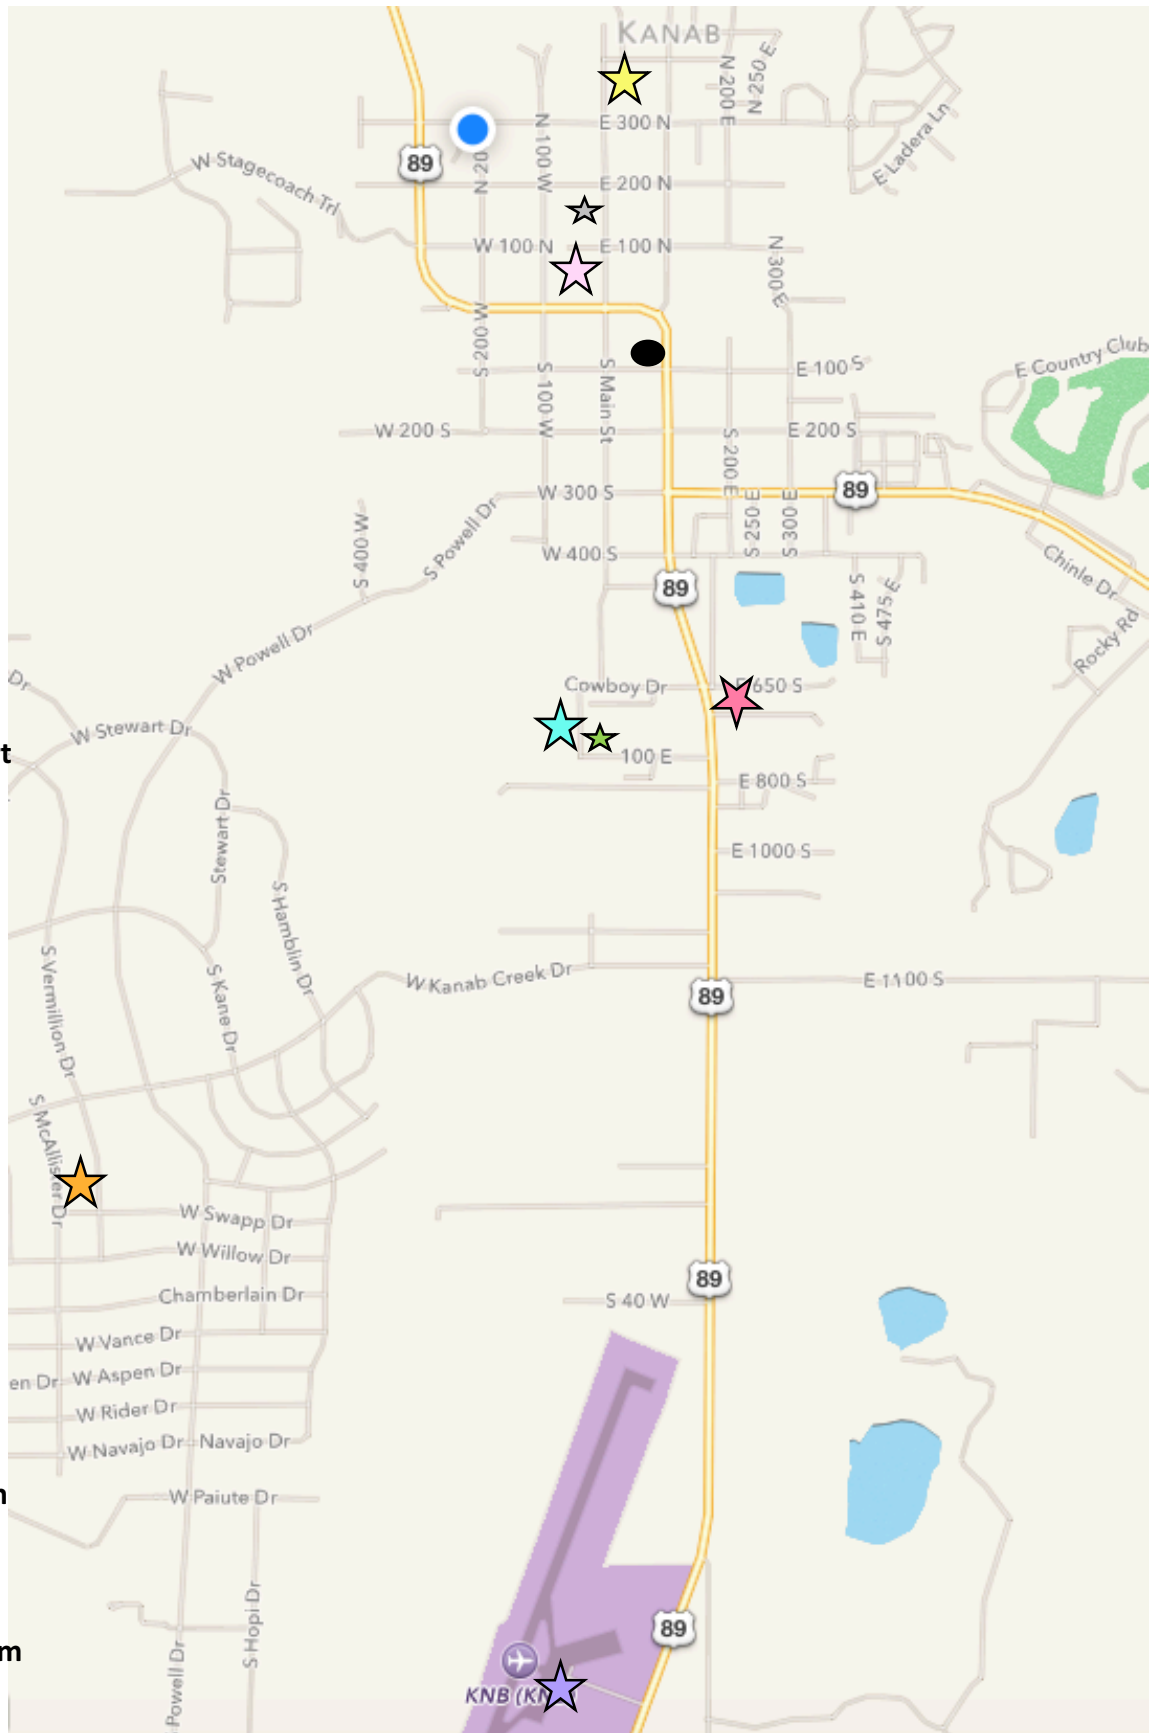

★ **Kanab Middle School**  
690 Cowboy Way  
Kanab, UT

★ **Kaibab Stake Center**  
1435 S McAllister Dr.  
Kanab, UT

★ **Kanab Library**  
374 N Main Street  
Kanab, UT

★ **GSENM BLM Kanab  
Field Office**  
669 South Hwy 89A  
Kanab, UT

★ **Search and Rescue  
Bldg. at Kanab Airport**  
2378 US-89A  
Kanab, UT

★ **Southwest Applied  
Technology College**  
733 Cowboy Way  
Kanab, UT

★ **LDS Family History  
Center**  
1 N Main Street  
Kanab, UT

★ **Kanab Elementary  
School**  
41 W 100 N  
Kanab, UT

● **USU County Extension**  
180 W 300 N  
Kanab, UT

● **Kane Office of Tourism**  
78 S 100 E  
Kanab, UT

**LOCATIONS  
NOT SHOWN ON MAP:**

**Kanab Shooting Range**  
The range is located 4 miles North of Kanab on Hwy 89.  
Heading North from Kanab the range will be on your left.

**North Events Center**  
475 N State  
Orderville, UT