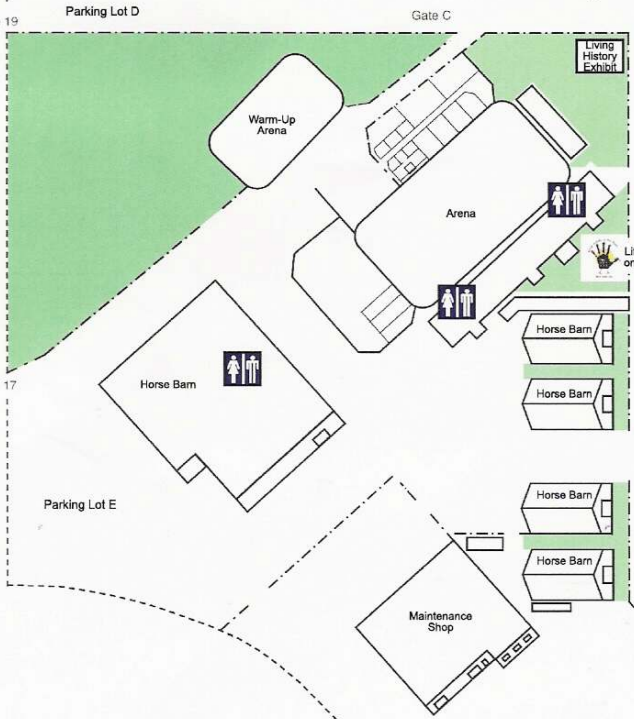

 Security

150 YEARS
UTAH STATE
FAIR

300 NORTH

Gate 19

Gate 17

Northwest Multipurpose Center

NORTH TEMPLE

Gate 21

Gate C

Gate 15

Northwest Multipurpose Center

NORTH TEMPLE