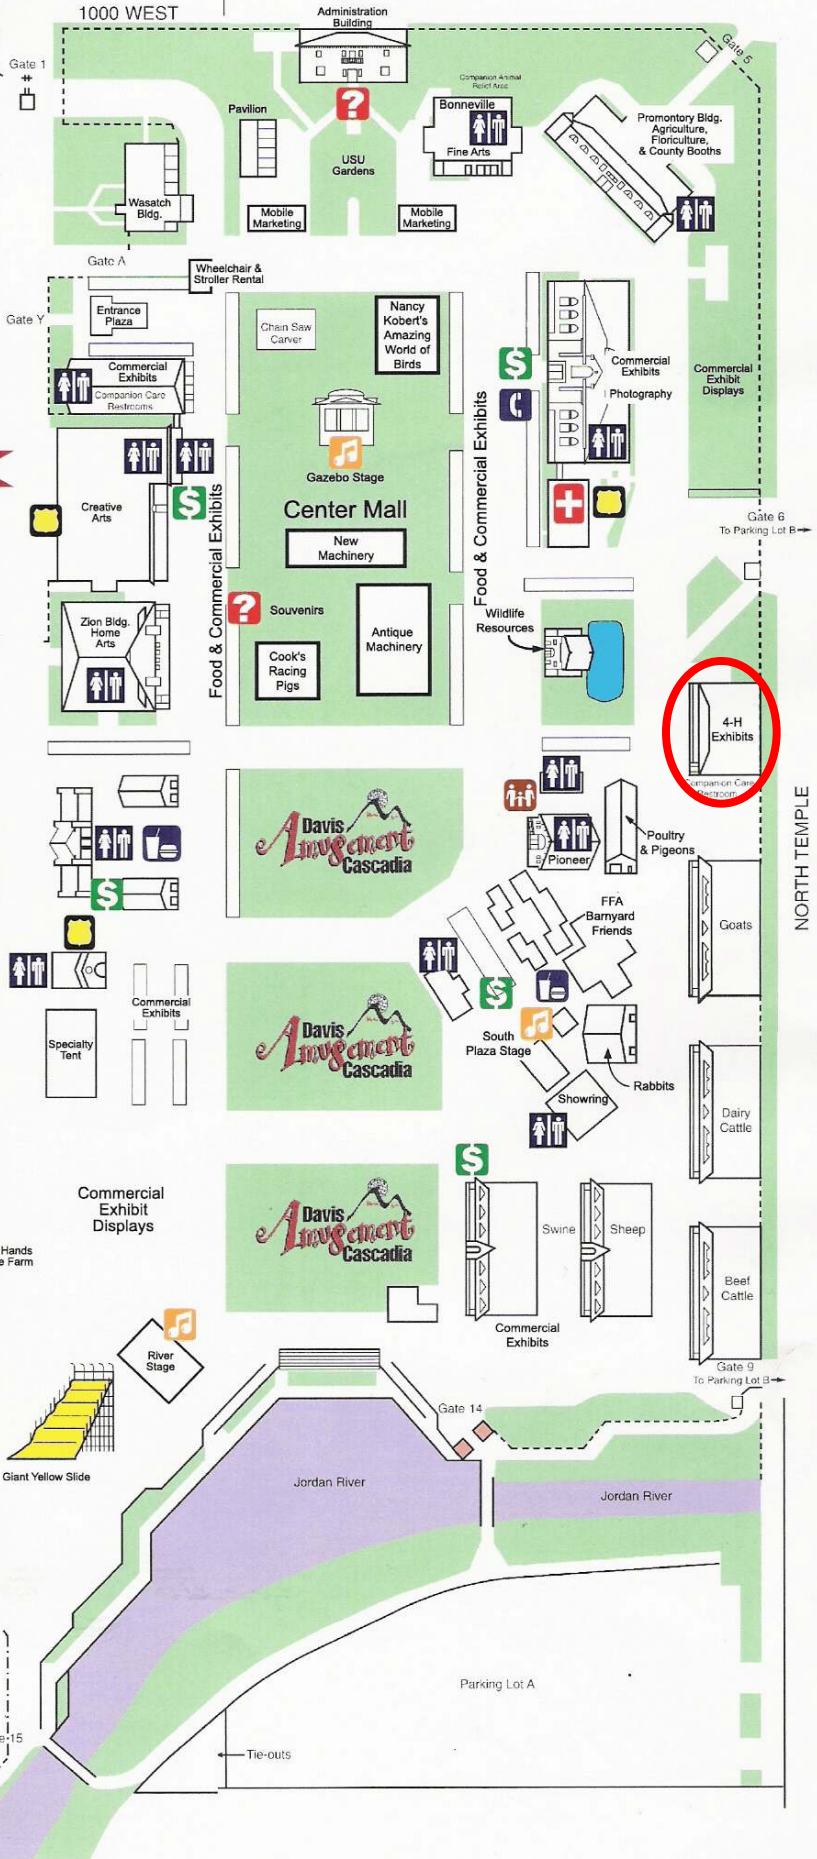

LEGEND

 Guest Services/
Information

 Food

 Entertainment

 Restrooms

 ATM

 First Aid
Station

 Lost Children
Center

 Security

150 YEARS
UTAH STATE
FAIR

300 NORTH

Gate 19

Gate 17

Northwest Multipurpose Center

NORTH TEMPLE

Gate 21

Gate C

Gate 15

Northwest Multipurpose Center

NORTH TEMPLE